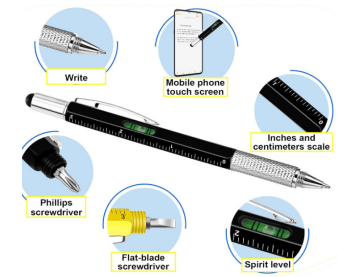

6-in-1 Multi-Tool Pen

WEEKLY PRIZES

Climb
+ \$100 Climb Iowa Gift Card

Putts & Pins
+ \$150 Putts & Pins Gift Card

Cycle
+ \$150 Bike World Gift Card

On the Water
+ \$100 CanoeSport Outfitters Gift Card

Food Exploration
+ \$60 Cooking With Alessandra Gift Card and \$50 Kitchen Collage Gift Card